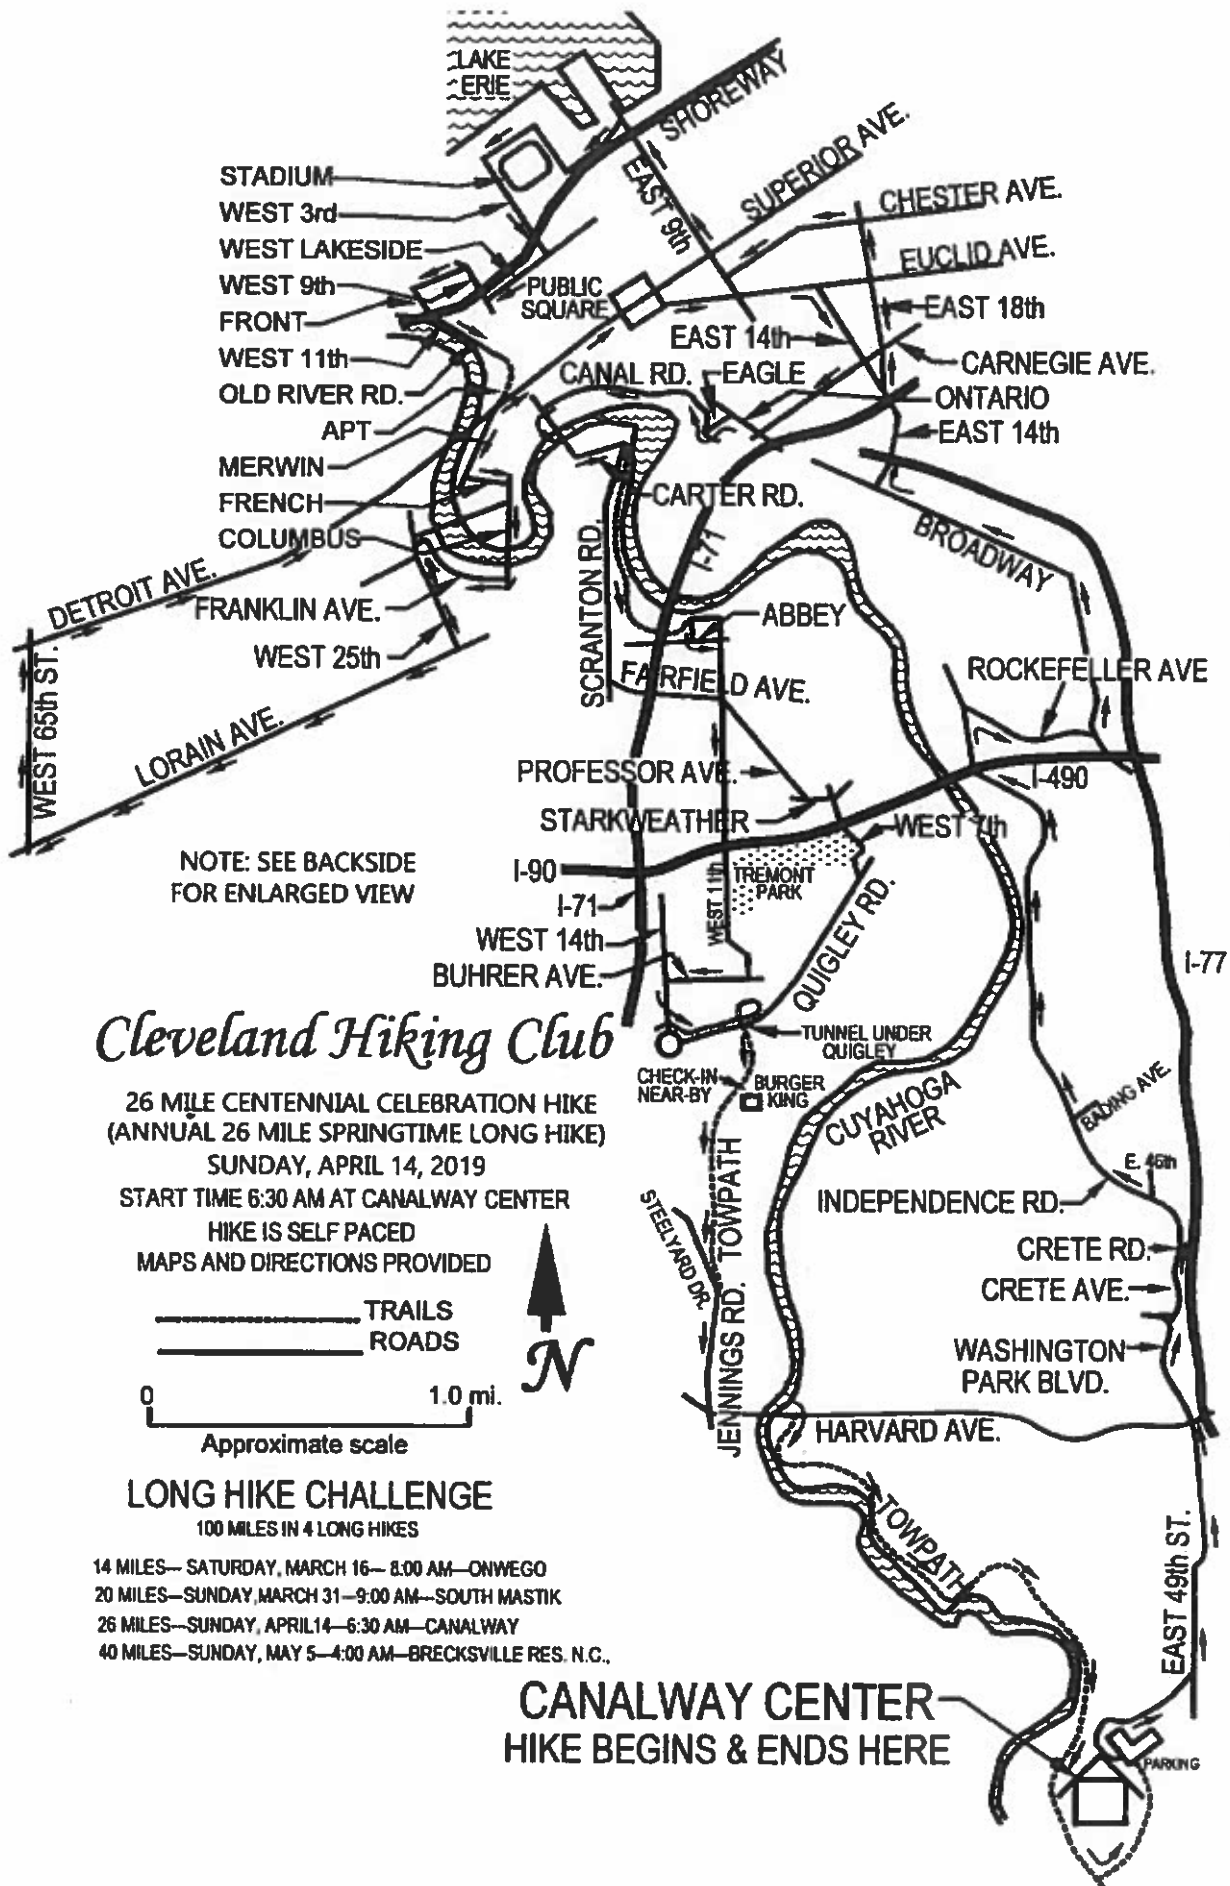

# DOWNTOWN CLEVELAND EXPANDED VIEW

NOTE: SEE BACKSIDE FOR ENLARGED VIEW

### Cleveland Hiking Club

26 MILE CENTENNIAL CELEBRATION HIKE  
 (ANNUAL 26 MILE SPRINGTIME LONG HIKE)  
 SUNDAY, APRIL 14, 2019

START TIME 6:30 AM AT CANALWAY CENTER  
 HIKE IS SELF PACED  
 MAPS AND DIRECTIONS PROVIDED

### LONG HIKE CHALLENGE

100 MILES IN 4 LONG HIKES

- 14 MILES— SATURDAY, MARCH 16— 8:00 AM—ONWEGO
- 20 MILES—SUNDAY, MARCH 31—9:00 AM—SOUTH MASTIK
- 26 MILES—SUNDAY, APRIL 14—6:30 AM—CANALWAY
- 40 MILES—SUNDAY, MAY 5—4:00 AM—BRECKSVILLE RES. N.C.

**CANALWAY CENTER**  
 HIKE BEGINS & ENDS HERE