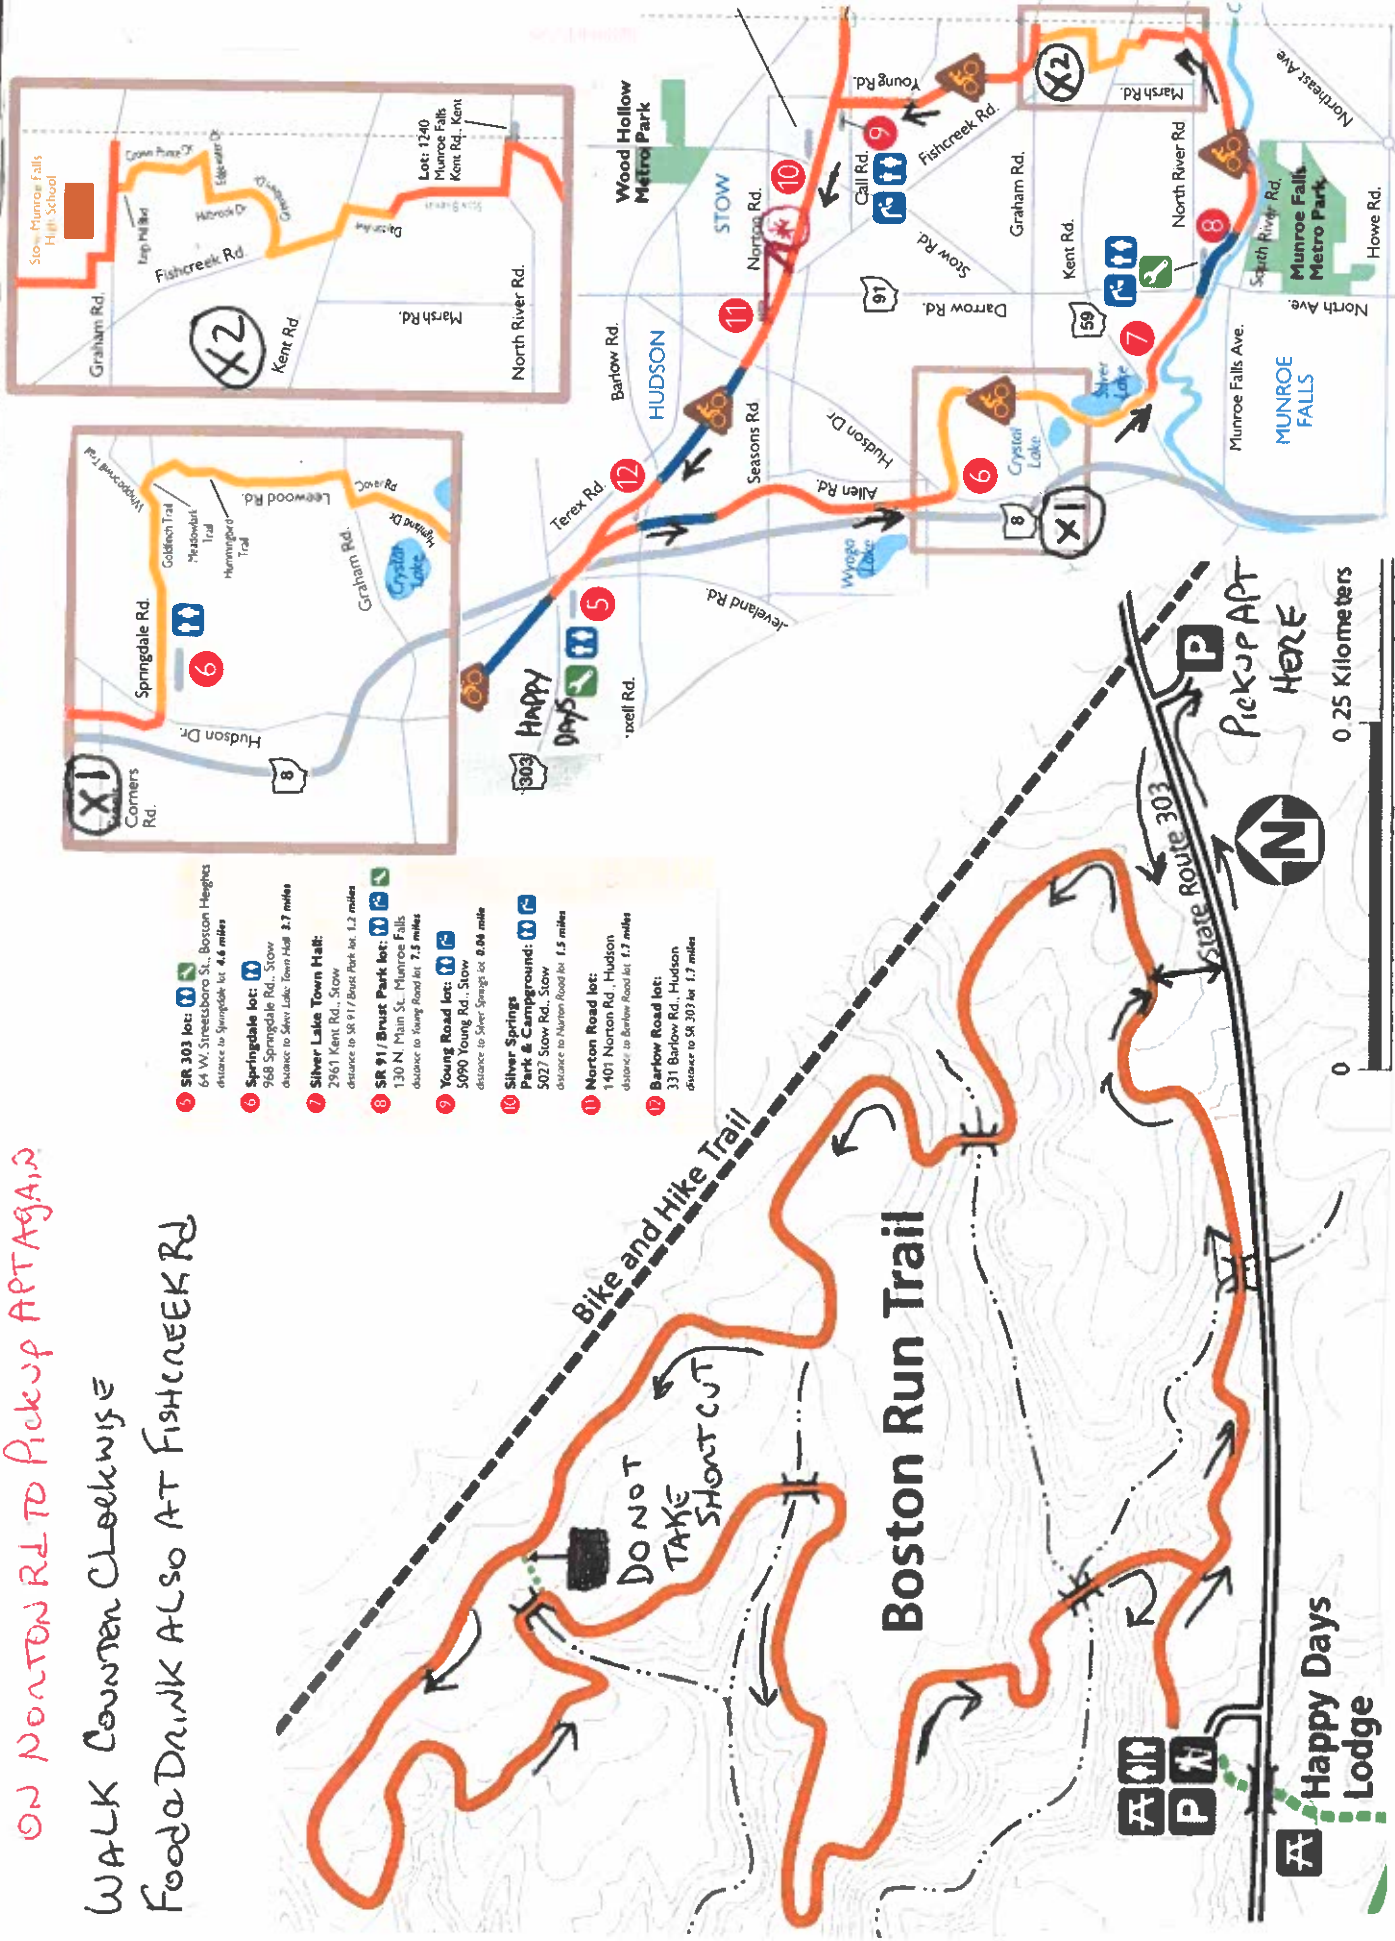

BIKE & HIKE TRAIL

ANNUAL 26 MILE
8/23/20

* - OPTIONAL ROUTE IN TO PLAZA
FOR FOOD & DRINK. CAN CONTINUE
ON NORTON RD TO PICKUP APTAGARD

WALK COUNTER CLOCKWISE
FOOD & DRINK ALSO AT FISHCREEK RD

- 6 **Springdale lot:** 968 Springdale Rd., Stow
distance to Silver Lake Town Hall 2.7 miles
- 7 **Silver Lake Town Hall:** 2961 Kent Rd., Stow
distance to SR 917 Bus Park lot 1.2 miles
- 8 **SR 917 Bus Park lot:** 130 N. Plain St., Munroe Falls
distance to Young Road lot 7.8 miles
- 9 **Young Road lot:** 5090 Young Rd., Stow
distance to Silver Springs 0.09 mile
- 10 **Silver Springs Park & Campground:** 5027 Stow Rd., Stow
distance to Norton Road lot 1.8 miles
- 11 **Norton Road lot:** 1401 Norton Rd., Hudson
distance to Barlow Road lot 1.7 miles
- 12 **Barlow Road lot:** 331 Barlow Rd., Hudson
distance to SR 303 lot 1.7 miles

Happy Days Lodge

Pickup apt Here

0 0.25 Kilometers